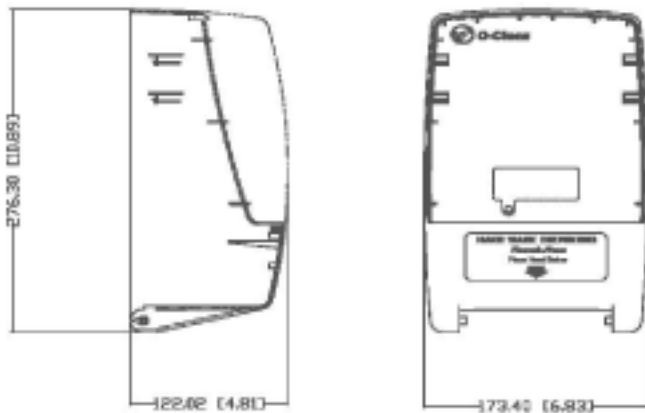

ISO 9000 Certified Manufacturer

SUITABLE FOR USE IN:

- Airports
- Restaurants
- Office Buildings
- Universities
- Health Care
- Hospitals
- Health Clubs
- Food Plants

Dimensions:

- Depth: 4 3/4 inches
- Length: 10 3/4 inches
- Width: 6 3/4 inches

Mounting:

Adhesive pads for mounting on glass or painted walls.

Anchors included for hard wall mounting

Battery Life:

Up to two (2) years depending on usage

Power Options:

Model AT1076 4D-cell Batteries

Model AT1038 4D-cell Batteries or
AC 6VDC Transformer

Features:

Full Plastic Enclosure for easy cleaning

Reduced Soap Cost

Clear see through front cover

Multiple Dose Selector 1ml, 3ml, and 5ml

Ease of use for Children

1400 ml Pour and Fill Bottle (Refillable)

For more information, please contact UltraClenz

Tel: 1-800-931-8911

Email: info@ultraclenz.com